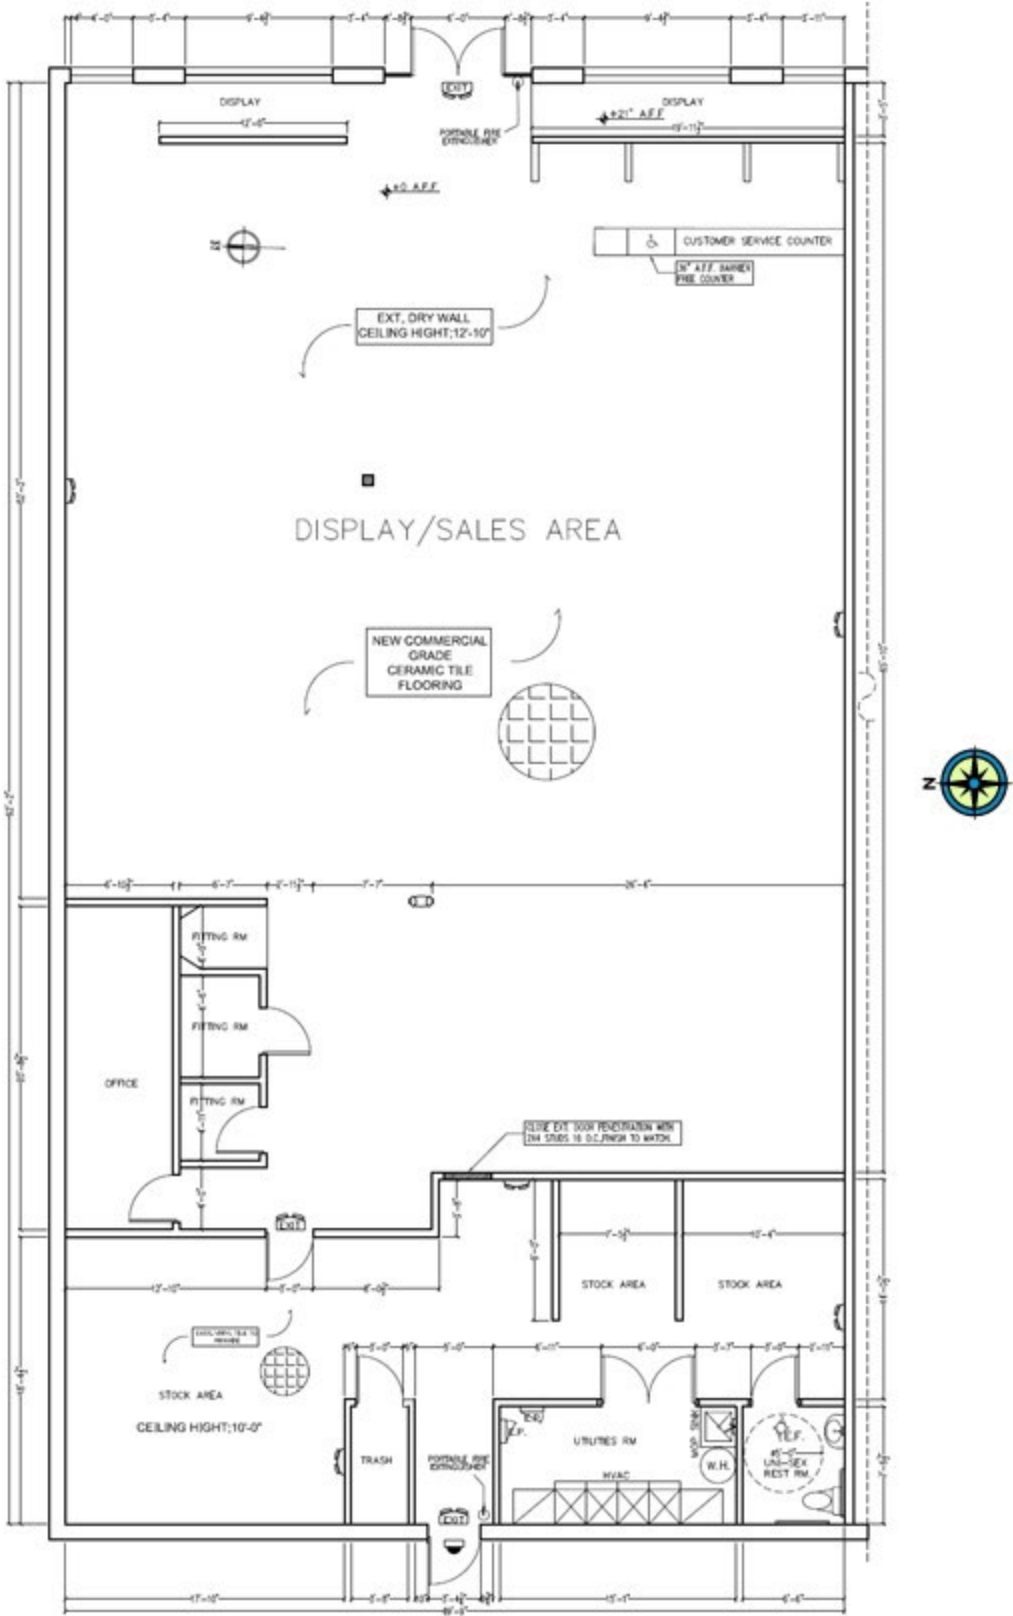

FLOOR PLAN - 27701 Southfield Rd

For leasing inquiries, contact Rob Krochmal:
248.867.3304 · RobK@sumow.com